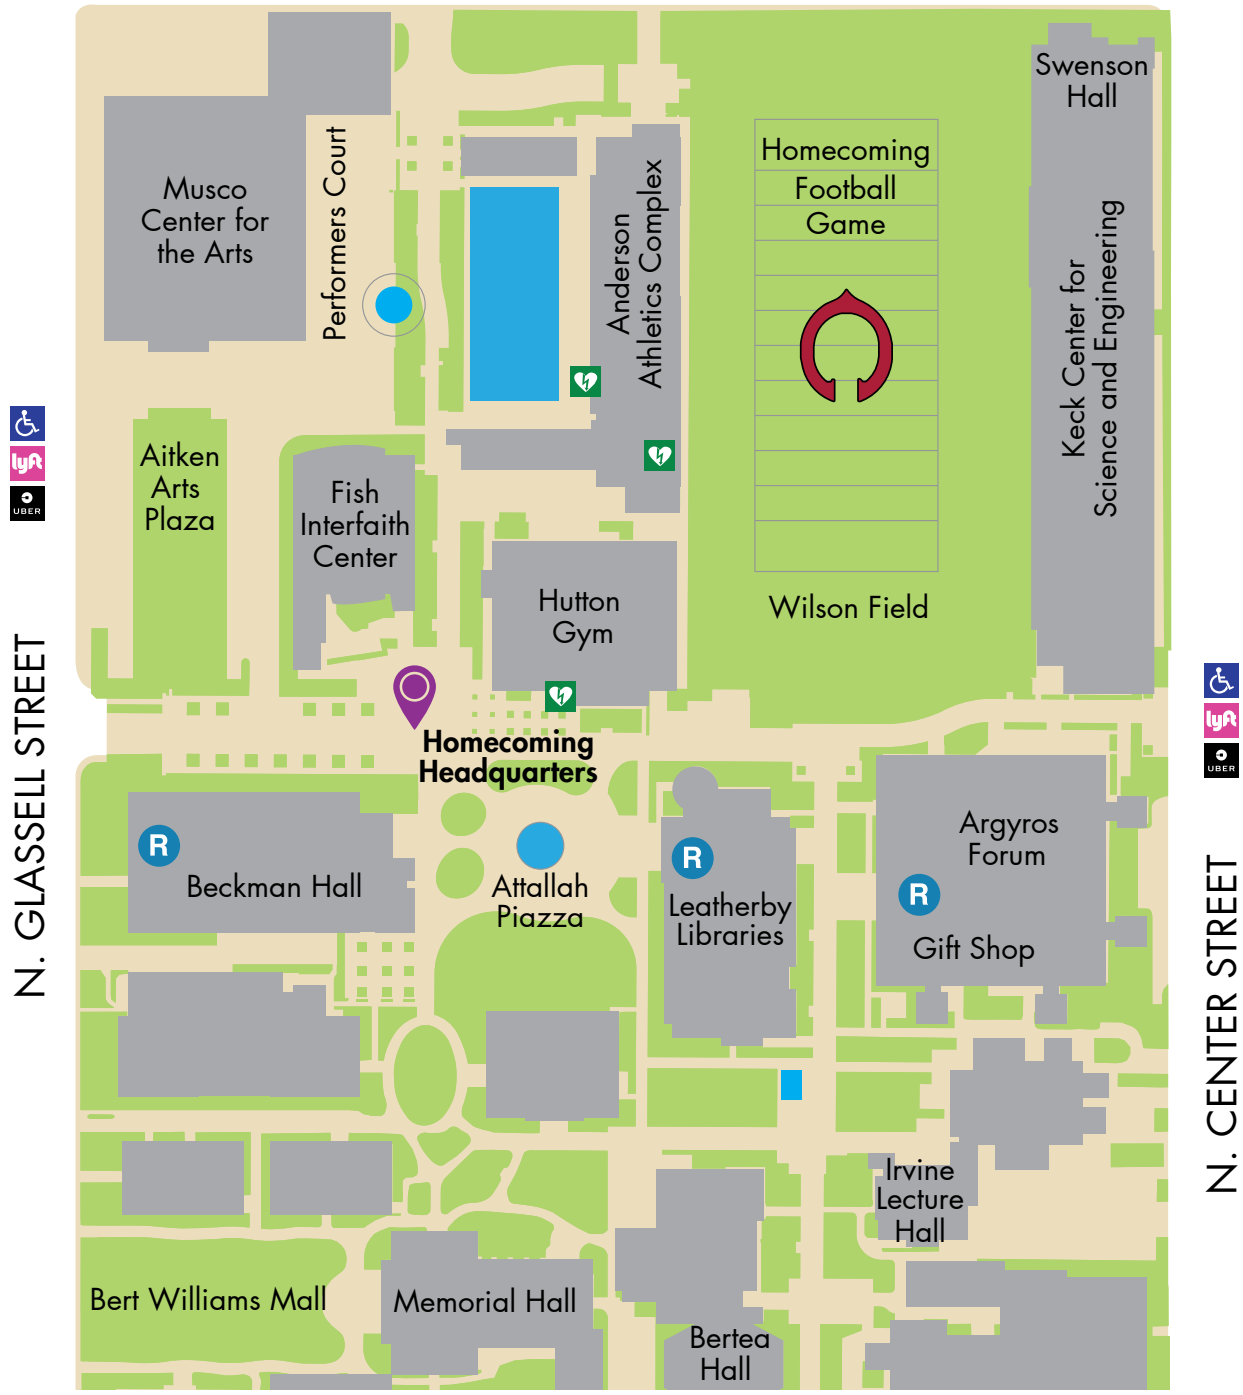

E. WALNUT AVENUE

E. PALM AVENUE

= Lyft/Uber Drop-Off

= ADA Drop-Off = AED

= Restrooms

Please see reverse side for additional locations on campus.

*During its expansion, the **Hilbert Museum of California Art** has set up a temporary location in the Orange Circle. The address is: 216 E. Chapman Ave, across from the Elks Club and Renata's Bistro. They are open 11AM - 5PM.*