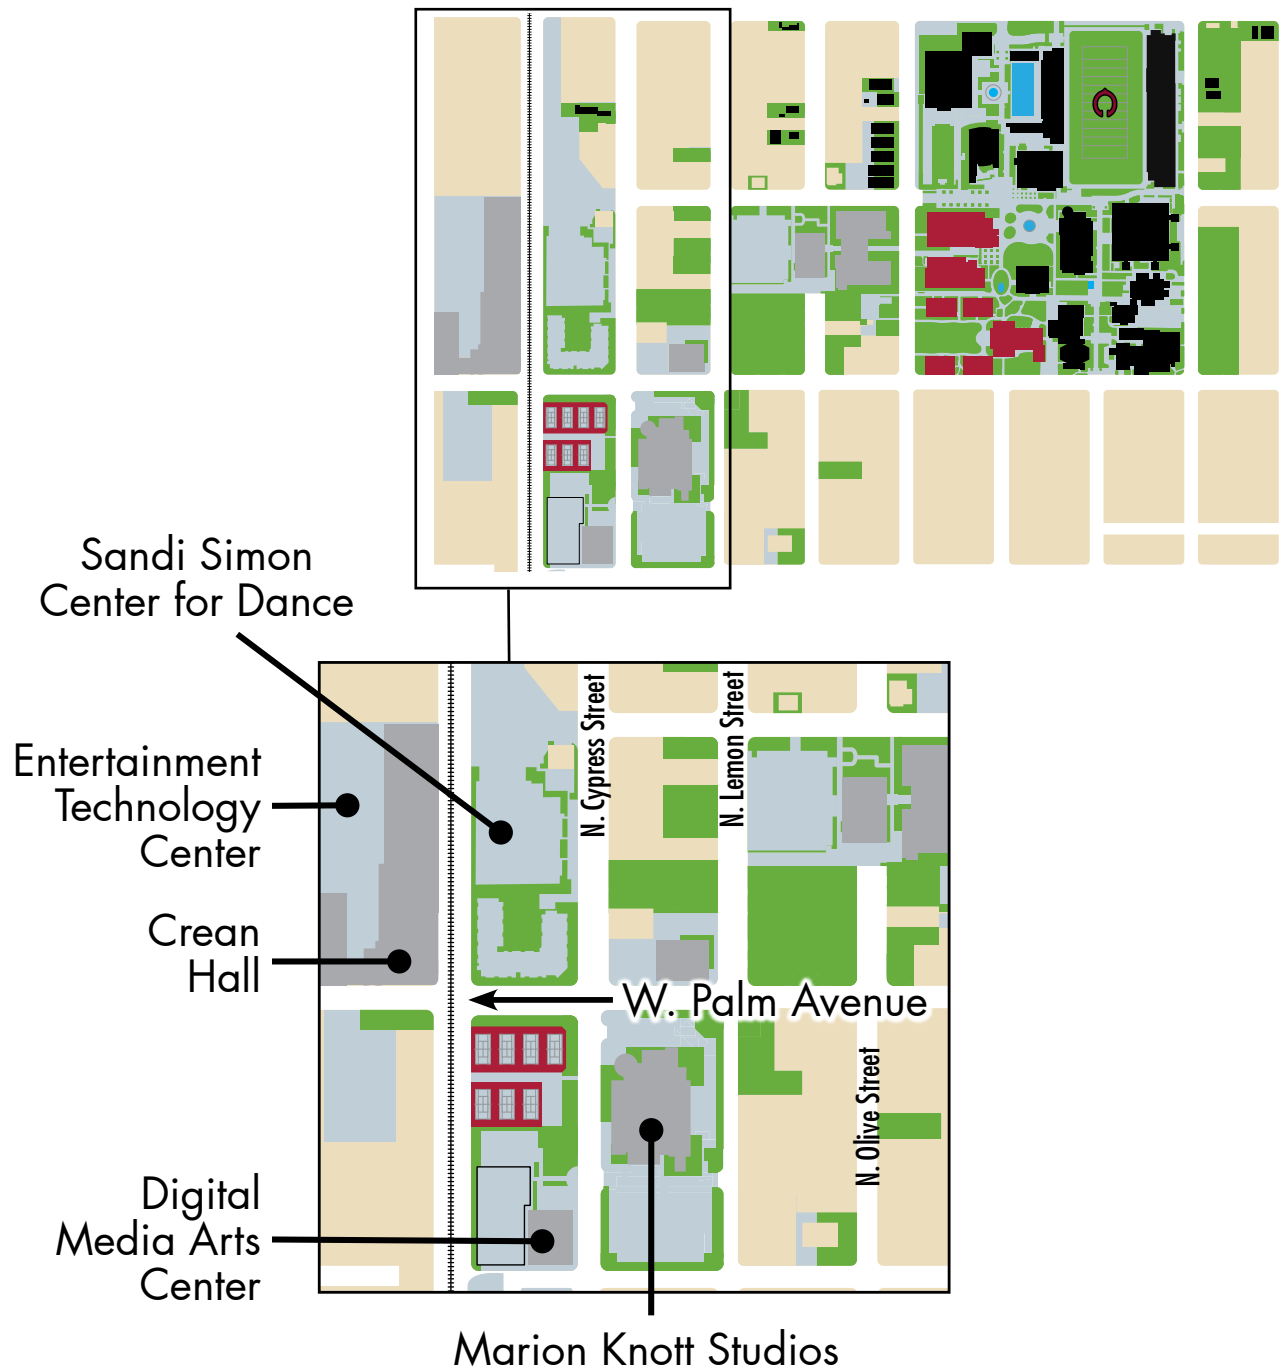

E. WALNUT AVENUE

E. PALM AVENUE

= Lyft/Uber Drop-Off

= ADA Drop-Off = AED

= Restrooms

Please see reverse side for additional locations on campus.

*During its expansion, the **Hilbert Museum of California Art** has set up a temporary location in the Orange Circle. The address is: 216 E. Chapman Ave, across from the Elks Club and Renata's Bistro. They are open 11AM - 5PM.*