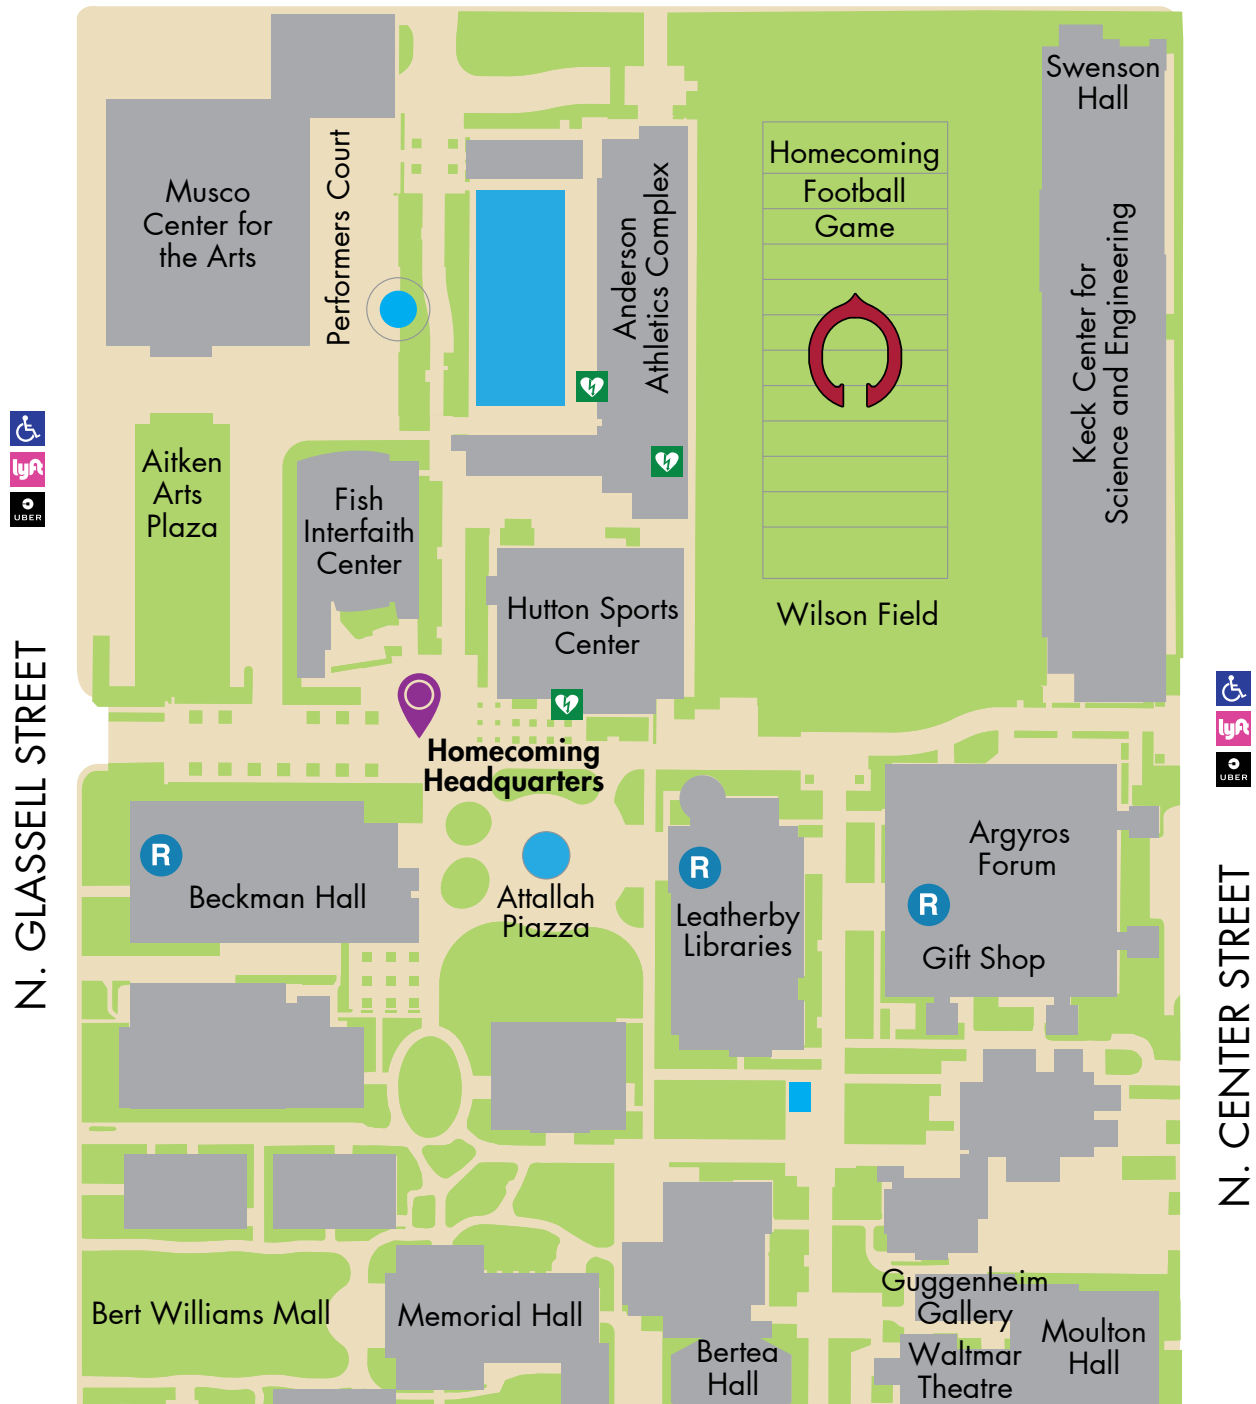

E. WALNUT AVENUE

N. GLASSELL STREET

N. CENTER STREET

E. PALM AVENUE

= Lyft/Uber Drop-Off

= ADA Drop-Off = AED

= Restrooms

Please see reverse side for additional locations on campus.

Sandi Simon
Center for Dance

The K

Digital
Media Arts
Center

Hilbert Museum of
California Art

Marion Knott
Studios