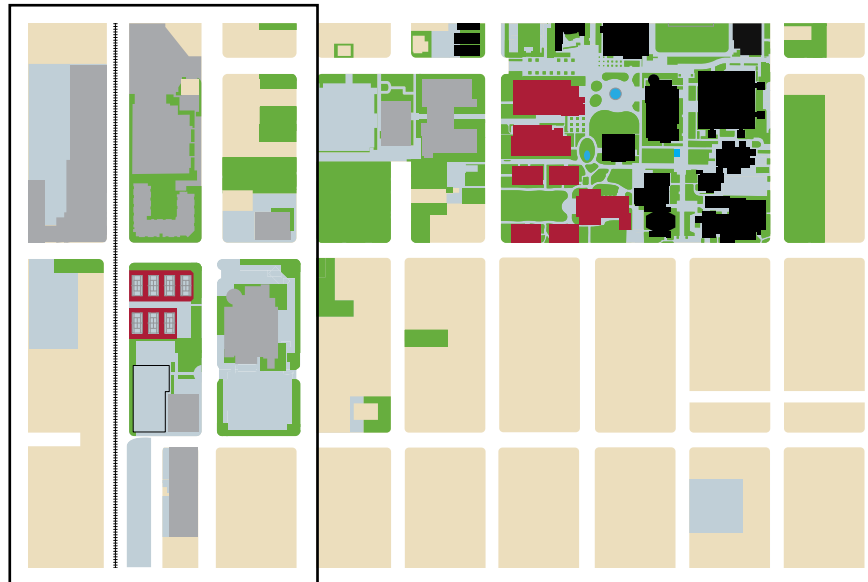

E. WALNUT AVENUE

N. GLASSELL STREET

N. CENTER STREET

E. PALM AVENUE

= Lyft/Uber Drop-Off

= ADA Drop-Off = AED

= Restrooms

Please see reverse side for additional locations on campus.

Sandi Simon
Center for Dance

The K

Digital
Media Arts
Center

Hilbert Museum of
California Art

Marion Knott
Studios